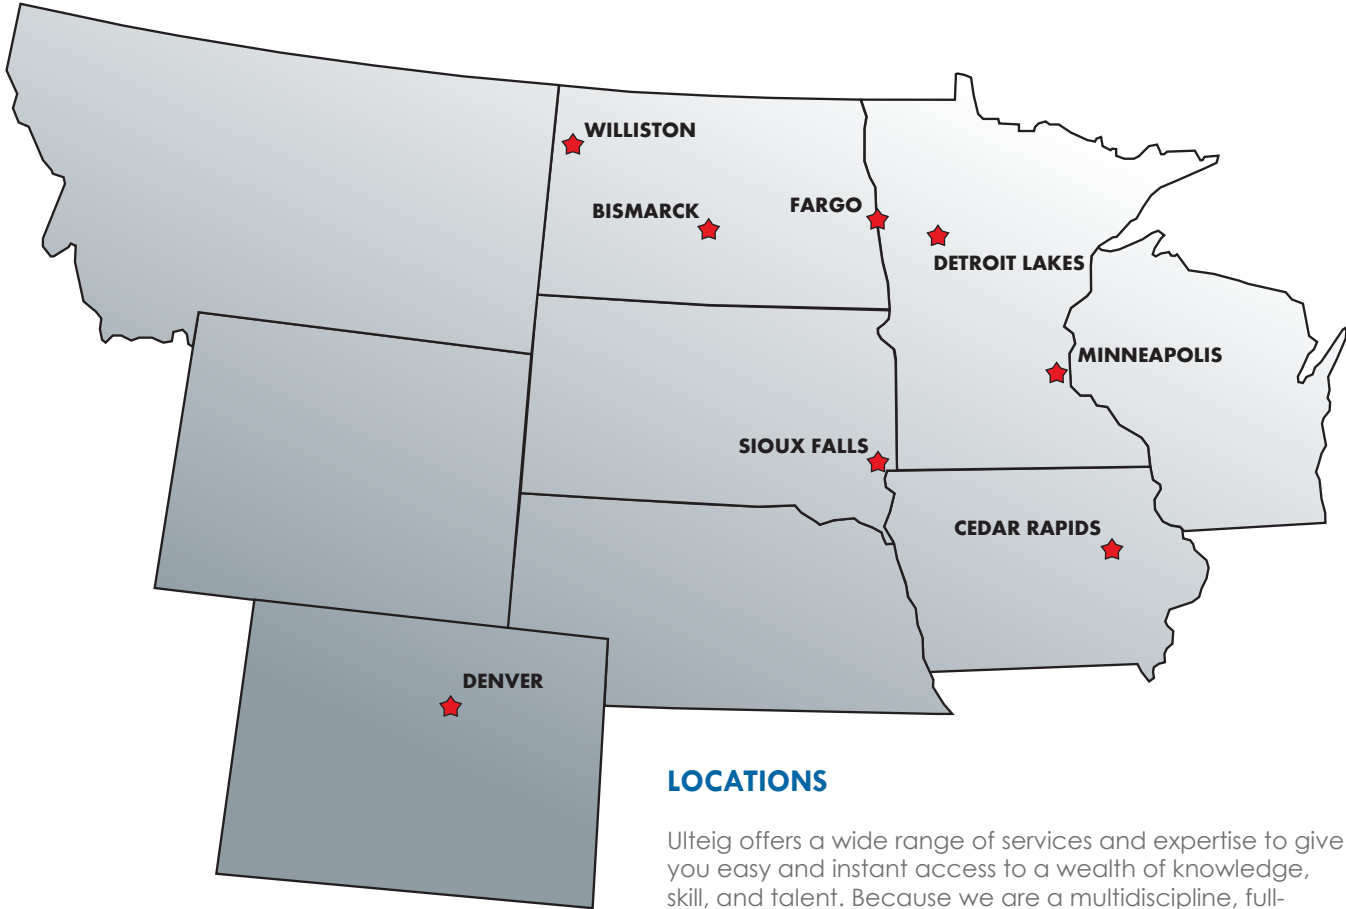

Engineering, Surveying, and Consulting Services

OFFICE LOCATIONS

LOCATIONS

Ulteig offers a wide range of services and expertise to give you easy and instant access to a wealth of knowledge, skill, and talent. Because we are a multidiscipline, full-service firm, we offer an array of services that few companies can match. Our company has grown to include offices in the following locations:

- Bismarck, ND
- Cedar Rapids, IA
- Denver, CO
- Detroit Lakes, MN
- Fargo, ND
- Minneapolis, MN
- Sioux Falls, SD
- Williston, ND

Energy, Water, and Our Built-Environment